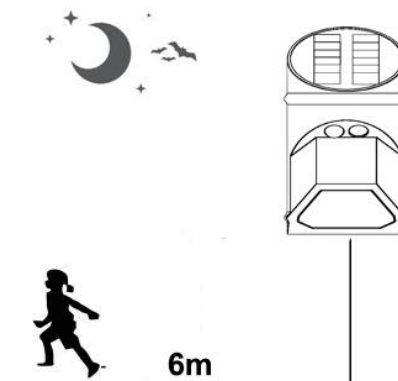

Turns off brightness when motion is no longer detected

PRECAUTION

1. It is important to select an outdoor location with full, direct sunlight where the solar panel can receive at least 8 hours of sunlight each day.
2. It is important to avoid placing the solar light by light sources, such as street lights or porch lights, which may cause the solar light to turn off automatically.
3. To avoid explosion and corrosion, please keep the solar light away from fire and humid environment
4. No striking to avoid any damages to solar cell
5. Do not attempt to replace the battery

CE FCC RoHS PSE

MADE IN CHINA