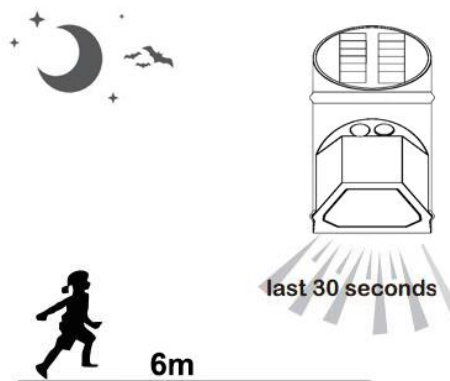

Turns on high brightness when motion is detected in range